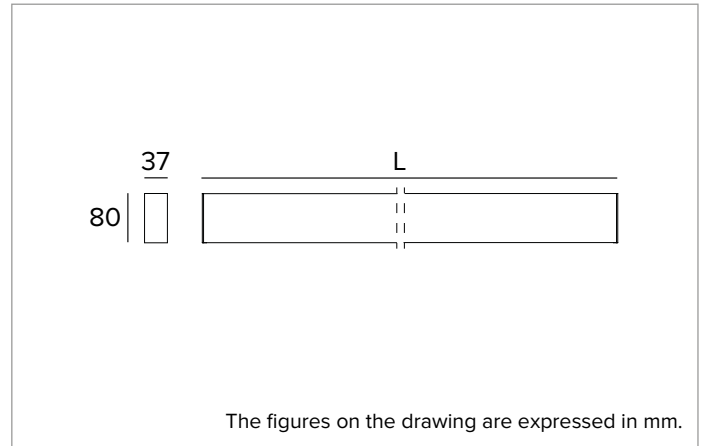

## T017BY830ELDB | LOGICO EASY Stand Alone 37 - OPAL

Linear stand alone LED fixture for ceiling mounted or suspension installation

	3000K	H(m)	D1(m)	D2(m)	E <sub>max</sub> (lx)
	Ra80		113°	113°	
Fixture Power	57W	1	3.00	3.01	814
Source Flux	5113lm	2	6.00	6.03	203
Fixture Flux	5113lm	3	9.00	9.04	90
Efficacy	90lm/W	4	12.00	12.06	51
6000843	I <sub>max</sub> =198cd/klm	I <sub>max</sub>	1013cd	5	15.01 15.07 33